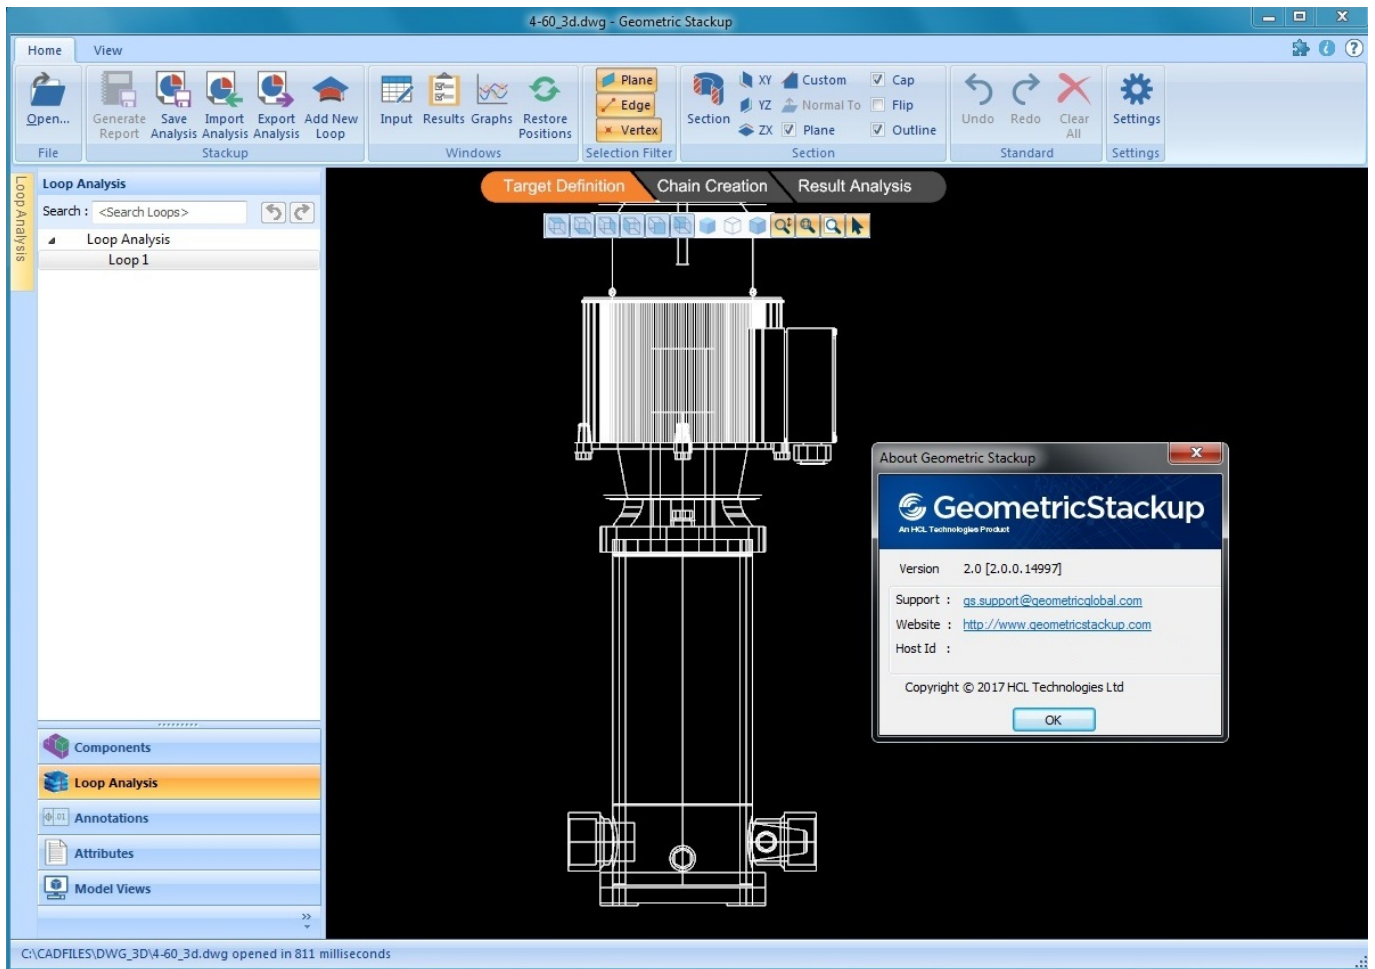

Download from  
**Dreamstime.com**

This watermarked comp image is for previewing purposes only.

ID 2468711

© Milan Surkala | Dreamstime.com

[PowerMill 2016 Herunterladen Schl Sselgenerator 64 Bits](#)

[PowerMill 2016 Herunterladen Schl Sselgenerator 64 Bits](#)